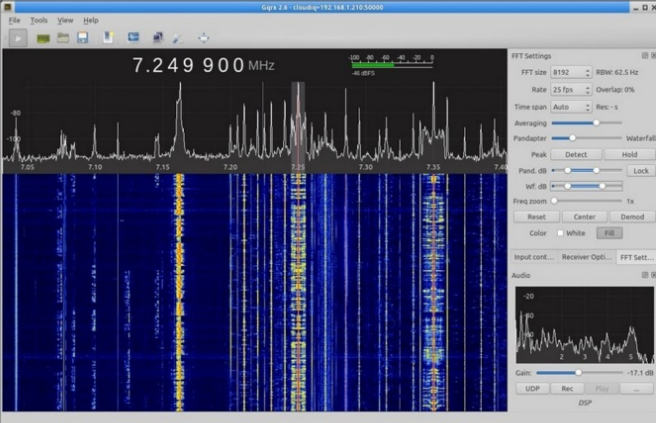

GQRX

FCC.io

What?

Try it here:
FCC ID:

Why?

How?

The URL scheme is simple:

- <https://fcc.io/FCC ID>

Try these:

ToDo

Other search suggestions?

Email to dominics@email.com

Disclaimer

Running on GitHub pages

fcc.io