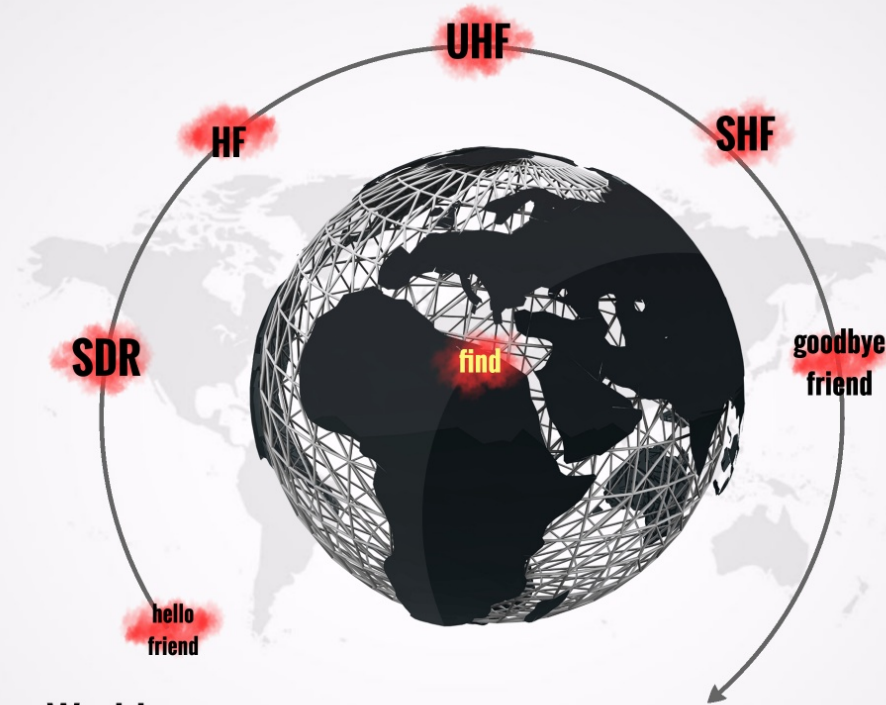

## 300MHz - 3GHz

Wi-Fi (2.4GHz)

Bluetooth

4G

Key fobs

GPS

**ADS-B\***

...

\*broadcasting technology that many aircraft use to communicate location with other aircraft