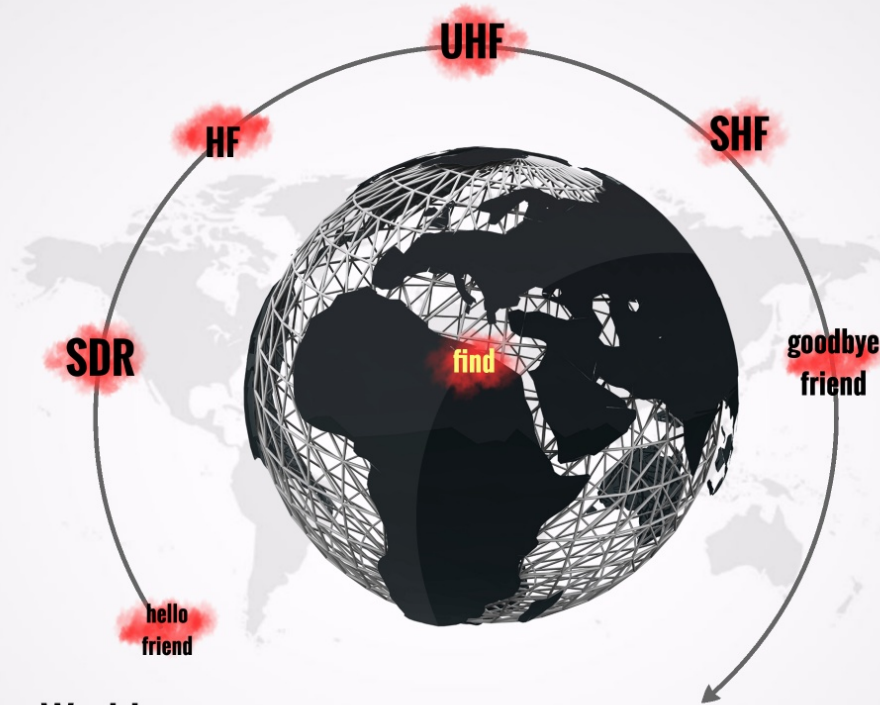

## A Quick Visit to the Wireless World with Software Defined Radios

vinicius wagner '21

**3MHz - 30MHz**

**Amateur Radio (HAM)**

**Weather Broadcasts**

**NFC/RFID\***

\*including our proxies and readers